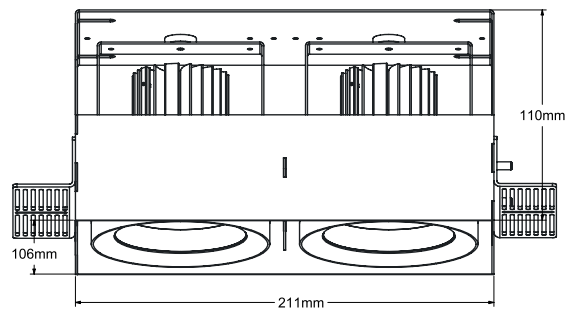

MINI DUOLITE TRIMLESS

REF A6139 Mini Duolite Trimless

LED	Xicato
LED LM OUTPUT	2x 700 lm / 2x 1.300 lm
POWER CONS.	according to lm output - see table p. 195
COLOR TEMP.	2.700 / 3.000 / 4.000 K
CRI	80 or +95
COLOR QUAL.	artist / beauty / vibrant / vibrant artist
REFLECTOR	20° / 40° / 60° (16° only available in 1.300 lm)
FINISH	white RAL 9016 tex
ADJUSTABLE	360° x 20°
CUT-OUT	212 x 106 mm
DRIVE CURRENT	supplied with driver
REMARK	supplied with plaster kit

MODEL	REFERENCE	LM OUTPUT	CRI / CCT	BEAM	DIMMING
MINI DUOLITE TRIMLESS	A6139	700 lm	927 - 930 - 940 - V930 - BT - F+	11° / 20° 40° / 60°	ND / PD A / D
		1.300 lm	827 - 830 - 840 - V830