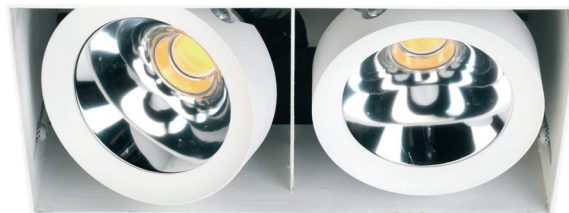

MINI DUOLITE TRIMLESS

REF A6139 Mini Duolite Trimless

LED	Xicato
LED LM OUTPUT	2x 700 lm / 2x 1.300 lm
POWER CONS.	according to lm output - see table p. 195
COLOR TEMP.	2.700 / 3.000 / 4.000 K
CRI	80 or +95
COLOR QUAL.	artist / beauty / vibrant / vibrant artist
REFLECTOR	20° / 40° / 60° (16° only available in 1.300 lm)
FINISH	white RAL 9016 tex
ADJUSTABLE	360° x 20°
CUT-OUT	212 x 106 mm
DRIVE CURRENT	supplied with driver
REMARK	supplied with plaster kit

MODEL	REFERENCE	LM OUTPUT	CRI / CCT	BEAM	DIMMING
MINI DUOLITE TRIMLESS	A6139	700 lm	927 - 930 - 940 - V930 - BT - F+	11° / 20° 40° / 60°	ND / PD A / D
		1.300 lm	827 - 830 - 840 - V830