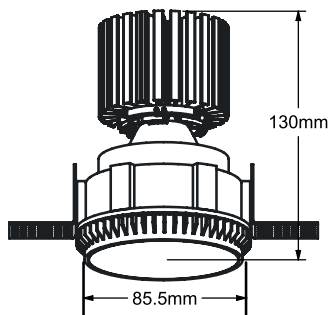

COMMON X TRIMLESS

REF **A6167W** Common X trimless white
 A6167B Common X trimless black

LED Xicato
 LED LM OUTPUT 700 / 1.300 lm
 POWER CONS. according to lm output - see table p. 195
 COLOR TEMP. 2.700 / 3.000 / 4.000 K
 CRI 80 or +95
 COLOR QUAL. artist / beauty / vibrant / vibrant artist
 REFLECTOR 40° / 60°
 FINISH **white** RAL 9016 tex
 black RAL 9005 tex
 ADJUSTABLE n/a
 CUT-OUT Ø 100 mm
 DRIVE CURRENT supplied with driver
 REMARK supplied with plaster kit
 also fits architectural concrete ceilings

MODEL	REFERENCE	LM OUTPUT	CRI / CCT	BEAM	DIMMING
COMMON X TRIMLESS WHITE COMMON X TRIMLESS BLACK	A6167W A6167B	700 lm	827 - 830 - 840 - V830	16°	ND
			927 - 930 - 940 - V930 - BT - F+	40°	PD
	1.300 lm	827 - 830 - 840 - V830	60°	A	
		927 - 930 - 940 - V930 - BT - F+	40° / 60°	D	

ND: non dimmable / PD: phase dimming / A: 1-10V / D: Dali