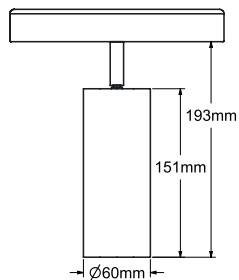

MINI TUBE IN-TRAC

REF	A1003W Mini Tube In-trac white A1003B Mini Tube In-trac black
LAMP	QPAR51 35 W max. / LED bulb
BASE	GU10
FINISH	white RAL 9016 tex black RAL 9005 tex
ADJUSTABLE	45° x 355°
CUT-OUT	n/a
TRACK ADAPTOR	3F Eutrac in-trac adaptor / see p. xx only suitable with Eutrac 3F rails!
REMARK	fits all LED replacement bulbs GU10 socket for adjustable lamp depth

Also available in a premounted LED version with 230 Vac / 10 W 36° 700 lm LED engine with CRI 92.

Compatible with leading and trailing edge phase cut dimmers.

Dimming range from 0.1 to 100% (depends on dimmer).

Lens optics with mirror halogen facettes.

A1003W/927	Mini Tube In-trac white LED 927
A1003W/930	Mini Tube In-trac white LED 930
A1003B/927	Mini Tube In-trac black LED 927
A1003B/930	Mini Tube In-trac black LED 930