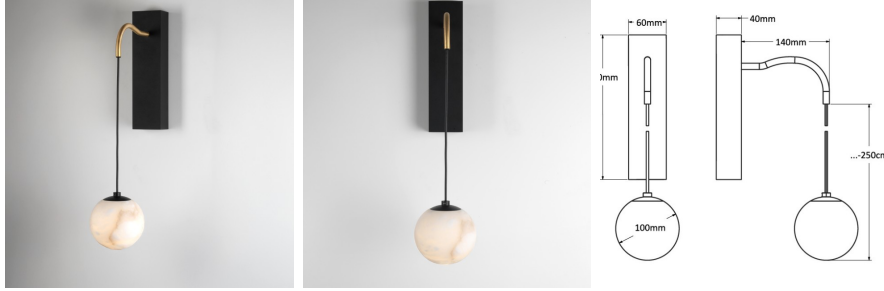

MOONDROP SUSPENSION

SPECIFICATIONS

LED LM OUTPUT	529 lm
POWER CONS.	6.7 W - 230V
COLOR TEMP	2700K / 3000K / D2W (3000 - 1800K)
CRI/GAI	>90
FINISH	Black / Brass / Alabast
ADJUSTABLE	length adjustable
REMARK	Built in driver / (DA) Dali / (PD) Phase dim Globe Ø 100 mm Cables can be shortened during installation Alabast is a natural product, every Moon is unique

REFERENTIES

- A6227B/MDS/927/DA Moondrop Suspension black 927 Dali
- A6227B/MDS/930/DA Moondrop Suspension black 930 Dali
- A6227B/MDS/D2W/DA Moondrop Suspension black D2W 3000-1800K Dali
- A6227BM/MDS/927/DA Moondrop Suspension black + brass 927 Dali
- A6227BM/MDS/930/DA Moondrop Suspension black + brass 930 Dali
- A6227BM/MDS/D2W/DA Moondrop Suspension black + brass D2W 3000-1800K Dali
- A6227B/MDS/927/PD Moondrop Suspension black 927 Phase dim
- A6227B/MDS/930/PD Moondrop Suspension black 930 Phase dim
- A6227B/MDS/D2W/PD Moondrop Suspension black D2W 3000-1800K Phase dim
- A6227BM/MDS/927/PD Moondrop Suspension black + brass 927 Phase dim
- A6227BM/MDS/930/PD Moondrop Suspension black + brass 930 Phase dim
- A6227BM/MDS/D2W/PD Moondrop Suspension black + brass D2W 3000-1800K Phase dim