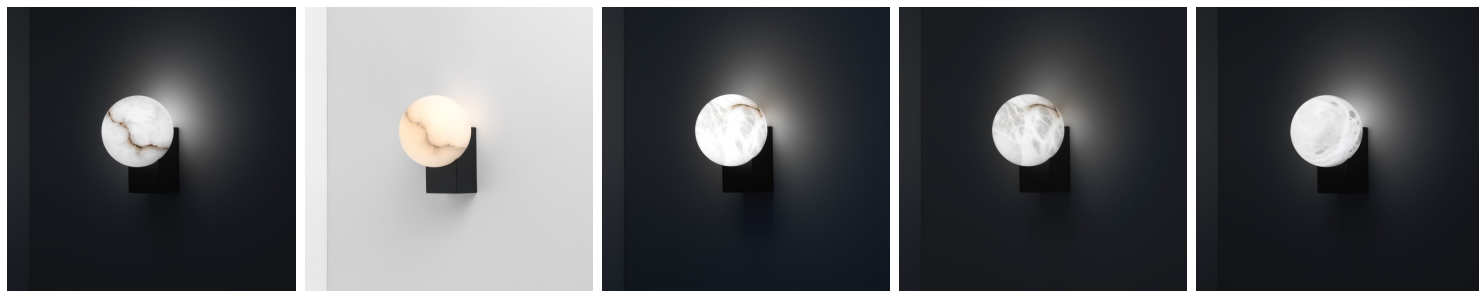

MOONBOX

SPECIFICATIONS

LED LM OUTPUT	388 lm
POWER CONS.	7,4 W - 230 V
DRIVE CURRENT	230VAC
COLOR TEMP	2700K / D2W 3000K-1800K
CRI/GAI	>90
FINISH	Alabast + Black RAL 9005 tex
REMARK	Built in driver / (PD) Phase dim Globe Ø 100 mm Alabast is a natural product, every Moon is unique

REFERENTIES

A6228B/MB/927/PD MoonBox 927 Phase dim

A6228B/MB/D2W/PD MoonBox D2W Phase dim