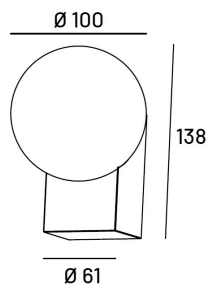

MOONBOX

SPECIFICATIONS

LED LM OUTPUT	388 lm
POWER CONS.	7,4 W - 230 V
DRIVE CURRENT	230VAC
COLOR TEMP	2700K / D2W 3000K-1800K
CRI/GAI	>90
FINISH	Alabast + Black RAL 9005 tex
REMARK	Built in driver / (PD) Phase dim Globe Ø 100 mm Alabast is a natural product, every Moon is unique