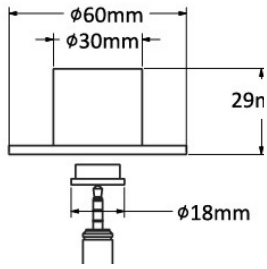

JACKPOINT STRETCH CEILING

SPECIFICATIONS

FINISH Anodised aluminium / White ring

REMARK For use with Jack²

designed for cold stretch ceiling systems
driver not included

REFERENTIES

C6002 Jackpoint Stretch ceiling