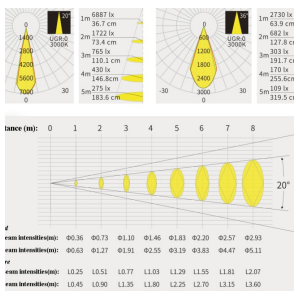

## GENERAL INFO

Adjustable beam: size and shape.

Ideal for lighting paintings and pictures.

## SPECIFICATIONS

<b>LED</b>	Luminus CHM-6
<b>LED LM OUTPUT</b>	650 lm
<b>POWER CONS.</b>	20 W
<b>DRIVE CURRENT</b>	500 mA
<b>COLOR TEMP</b>	3000 K
<b>CRI/GAI</b>	95
<b>FINISH</b>	Black RAL 9005 tex
<b>ADJUSTABLE</b>	90° x 355°
<b>REMARK</b>	2 types of optic to choose from: 15-25° / 20-36°