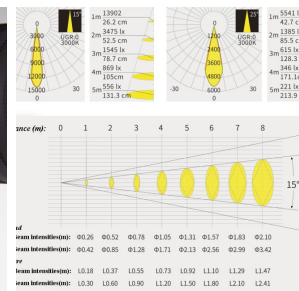

## GENERAL INFO

Adjustable beam: size and shape.

Ideal for lighting paintings and pictures.

## SPECIFICATIONS

<b>LED</b>	Luminus CHM-6
<b>LED LM OUTPUT</b>	650 lm
<b>POWER CONS.</b>	20 W
<b>DRIVE CURRENT</b>	500 mA
<b>COLOR TEMP</b>	3000 K
<b>CRI/GAI</b>	95
<b>FINISH</b>	Black RAL 9005 tex
<b>ADJUSTABLE</b>	90° x 355°
<b>REMARK</b>	2 types of optic to choose from: 15-25° / 20-36°