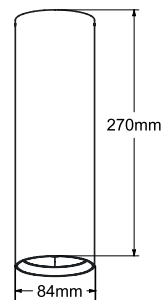

TUBE X ON

REF	A6145W	Tube X ON white
	A6145B	Tube X ON black

LED	Xicato
LED LM OUTPUT	1.300 up to 2.000 lm
POWER CONS.	according to lm output - see table p. 195
COLOR TEMP.	2.700 / 3.000 / 4.000 K
CRI	80 or +95
COLOR QUAL.	artist / beauty / vibrant / vibrant artist
REFLECTOR	20° / 40° / 60° (11° only available in 1.300 lm)
FINISH	white RAL 9016 tex black RAL 9005 tex
ADJUSTABLE	n/a
CUT-OUT	n/a
DRIVE VOLTAGE	230 Vac build in driver

PRO LED SERIES
CEILING SURFACE

MODEL	REFERENCE	LM OUTPUT	CRI / CCT	BEAM	DIMMING
TUBE X ON WHITE TUBE X ON BLACK	A6145W A6145B	1.300 lm	827 - 830 - 840 - V830	20°	ND / PD A / D
		2.000 lm	927 - 930 - 940 - V930 - BT - F+	40° 60°	