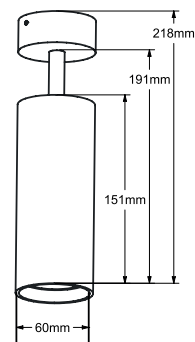

MODEL	REFERENCE	LM OUTPUT	CRI / CCT	BEAM	DIMMING
MINI TUBE X ON WHITE MINI TUBE X ON BLACK	A6161W A6161B	700 lm	827 - 830 - 840 - V830	16°	A D
			927 - 930 - 940 - V930 - BT - F+		
	1.300 lm	827 - 830 - 840 - V830	16° / 40° / 60°		
		927 - 930 - 940 - V930 - BT - F+	40° / 60°