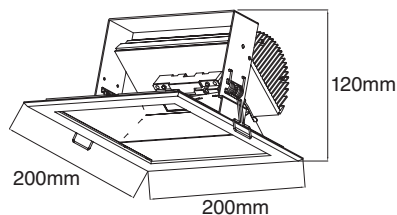

CO-DEX

REF A6132 Co-Dex

LED Xicato
LED LM OUTPUT 3.000 lm
POWER CONS. according to lm output - see table p. 195
COLOR TEMP. 2.700 / 3.000 / 4.000 K
CRI 80 or +95
COLOR QUAL. artist / beauty / vibrant / vibrant artist
REFLECTOR assymetric 56°
FINISH white RAL 9016 tex
ADJUSTABLE n/a
CUT-OUT 190 x 180 mm
DRIVE CURRENT supplied with driver

MODEL	REFERENCE	LM OUTPUT	CRI / CCT	BEAM	DIMMING
CO-DEX	A6132	3.000 lm	827 - 830 - 840 - V830	ASSY	ND / PD A / D
			927 - 930 - 940 - V930 - BT - F+