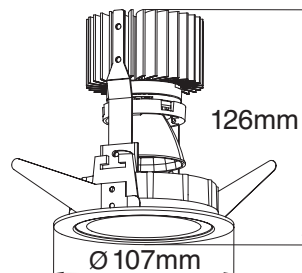

FIANCO

REF A6130 Fianco

LED Xicato
LED LM OUTPUT 700 / 1.300 lm
POWER CONS. according to lm output - see table p. 195
COLOR TEMP. 2.700 / 3.000 / 4.000 K
CRI 80 or +95
COLOR QUAL. artist / beauty / vibrant / vibrant artist
REFLECTOR 40° / 60°
FINISH white RAL 9016 tex
ADJUSTABLE 0-30°
CUT-OUT Ø 95 mm
DRIVE CURRENT supplied with driver
REMARK round wall waler
blade springs

MODEL	REFERENCE	LM OUTPUT	CRI / CCT	BEAM	DIMMING
FIANCO	A6130	1.300 lm	827 - 830 - 840 - V830	16° / 40° / 60°	ND / PD / A
			927 - 930 - 940 - V930 - BT - F+