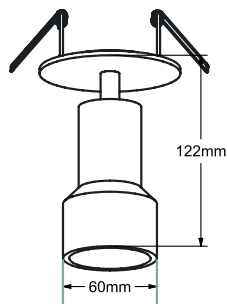

## ELBEAU

REF	A6178W	Elbeau white
	A6178B	Elbeau black

LED	Xicato XTM
LED LM OUTPUT	715 lm
POWER CONS.	according to lm output - see table p. 195
COLOR TEMP.	2.700 / 3.000 / 4.000 K
CRI	80 or +95
COLOR QUAL.	artist / beauty / vibrant / vibrant artist
REFLECTOR	40° / 60°
FINISH	white RAL 9016 tex black RAL 9005 tex
ADJUSTABLE	45° x 355°
CUT-OUT	Ø 80 mm
DRIVE CURRENT	350 mA ( supplied with driver )

MODEL	REFERENCE	LM OUTPUT	CRI / CCT	BEAM	DIMMING
ELBEAU WHITE	A6178W	700 lm	827 - 830 - 840 - V830	40° / 60°	ND / PD A / D
ELBEAU BLACK	A6178B		927 - 930 - 940 - V930 - BT - F+		

ND: non dimmable / PD: phase dimming / A: 1-10V / D: Dali