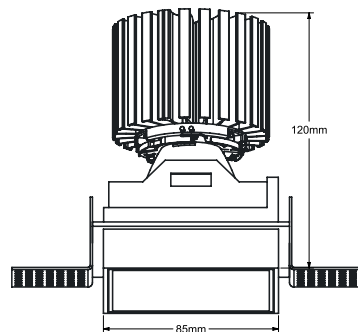

COMMON SX TRIMLESS

REF **A6168W** Common SX trimless white
A6168B Common SX trimless black

LED Xicato
 LED LM OUTPUT 700 / 1.300 lm
 POWER CONS. according to lm output - see table p. 195
 COLOR TEMP. 2.700 / 3.000 / 4.000 K
 CRI 80 or +95
 COLOR QUAL. artist / beauty / vibrant / vibrant artist
 REFLECTOR 40° / 60°
 FINISH white RAL 9016 tex
 black RAL 9005 tex
 ADJUSTABLE n/a
 CUT-OUT 85 x 85 mm
 DRIVE CURRENT supplied with driver
 REMARK supplied with plaster kit

MODEL	REFERENCE	LM OUTPUT	CRI / CCT	BEAM	DIMMING
COMMON SX TRIMLESS WHITE COMMON SX TRIMLESS BLACK	A6168W A6168B	700 lm	827 - 830 - 840 - V830	16°	ND
			927 - 930 - 940 - V930 - BT - F+	40°	PD
	1.300 lm	827 - 830 - 840 - V830	60°	A	
		927 - 930 - 940 - V930 - BT - F+	40° / 60°	D	

ND: non dimmable / PD: phase dimming / A: 1-10V / D: Dali