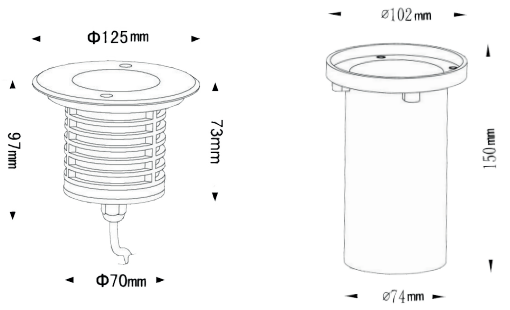

# LIMBUS

REF	B2004	Limbus CW
	B2003	Limbus WW
	B2005	Limbus RGB
LED	3x CREE	
LED LM OUTPUT	67 lm	
POWER CONS.	6.7 W (RGB version 7.6 W)	
DRIVE VOLTAGE	24 Vdc	
COLOR TEMP.	WW 3.000 K CW 6.000 K RGB	
CRI	+80	
REFLECTOR	assymetrical lens 45° / 35° wall wash effect	
FINISH	stainless steel 316 frontring	
ADJUSTABLE	n/a	
CUT-OUT	Ø 103 mm	
REMARK	supplied with mounting sleeve and 0,5 m 2x1 mm <sup>2</sup> rubber connection cable max. load: exert force area 30 mm = 1.840 kg	

EG-FPC	cut out	floor/wall	in/outdoor	class 3	IP rating		