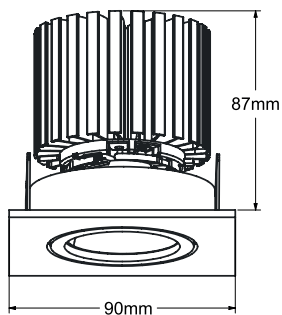

# COMMON SX

REF            A6124A    Common SX alu  
                   A6124W    Common SX white

LED            Xicato  
 LED LM OUTPUT    700 / 1.300 lm  
 POWER CONS.      according to lm output - see table p. 195  
 COLOR TEMP.      2.700 / 3.000 / 4.000 K  
 CRI              80 or +95  
 COLOR QUAL.      artist / beauty / vibrant / vibrant artist  
 REFLECTOR        40° / 60° (16° only available in 1.300 lm)  
 FINISH            **anodised**  
                          **white RAL 9016 tex**  
 ADJUSTABLE      15°  
 CUT-OUT          Ø 80 mm  
 DRIVE CURRENT    supplied with driver  
 REMARK          with blade springs

	REFERENCE		CRI / CCT		
COMMON SX ALU COMMON SX WHITE	A6124A A6124W	700 lm	827 - 830 - 840 - V830	16° 40° 60°	ND PD A D
			927 - 930 - 940 - V930 - BT - F+		
	1.300 lm		827 - 830 - 840 - V830	40° / 60°	
			927 - 930 - 940 - V930 - BT - F+		

ND: non dimmable / PD: phase dimming / A: 1-10V / D: Dali