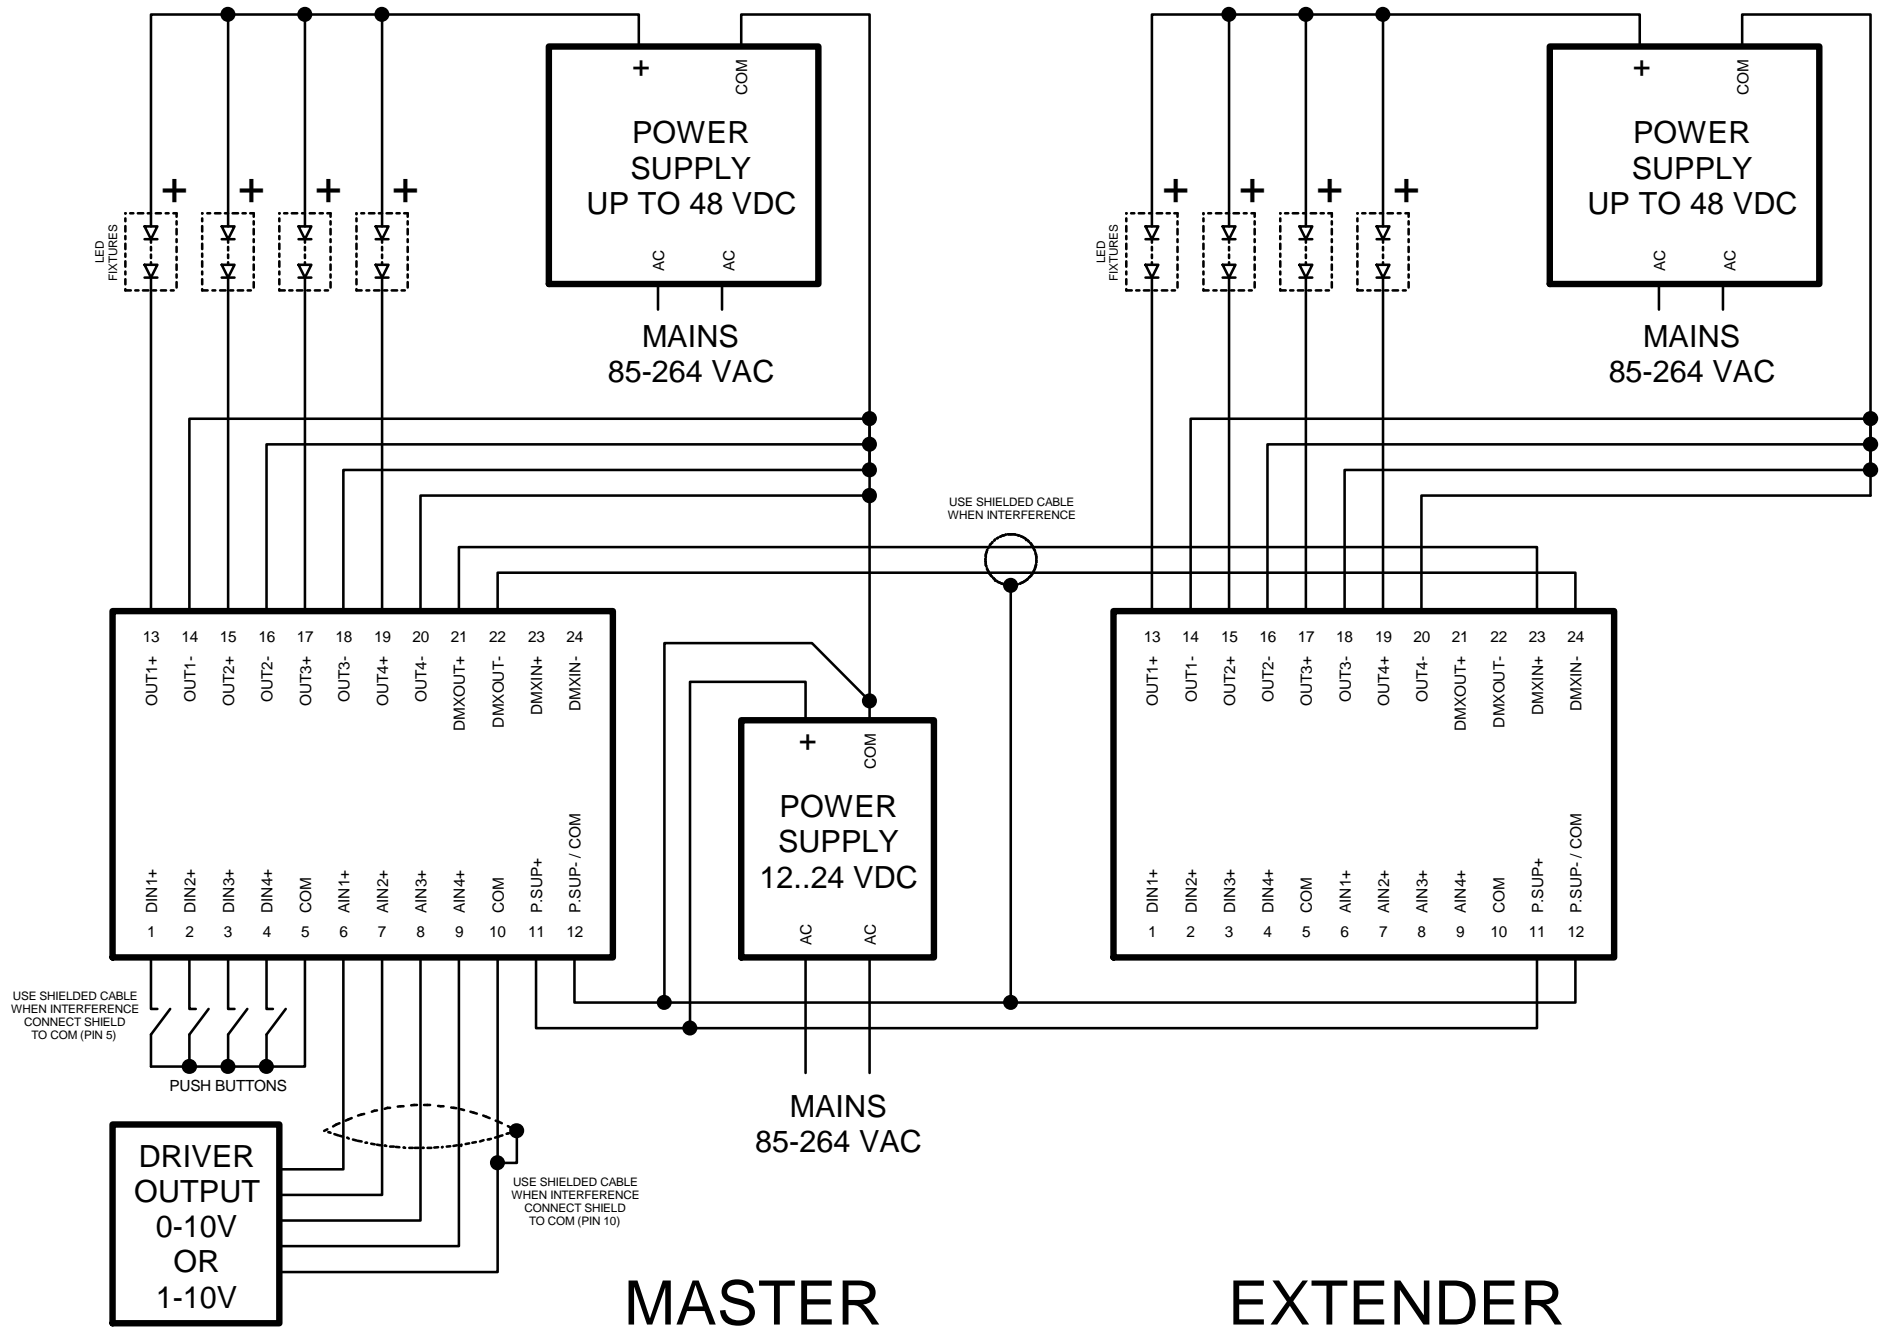

DIMMER

ANALOG

MASTER

EXTENDER

## HIGH POWER SYSTEM 2

MASTER

EXTENDER